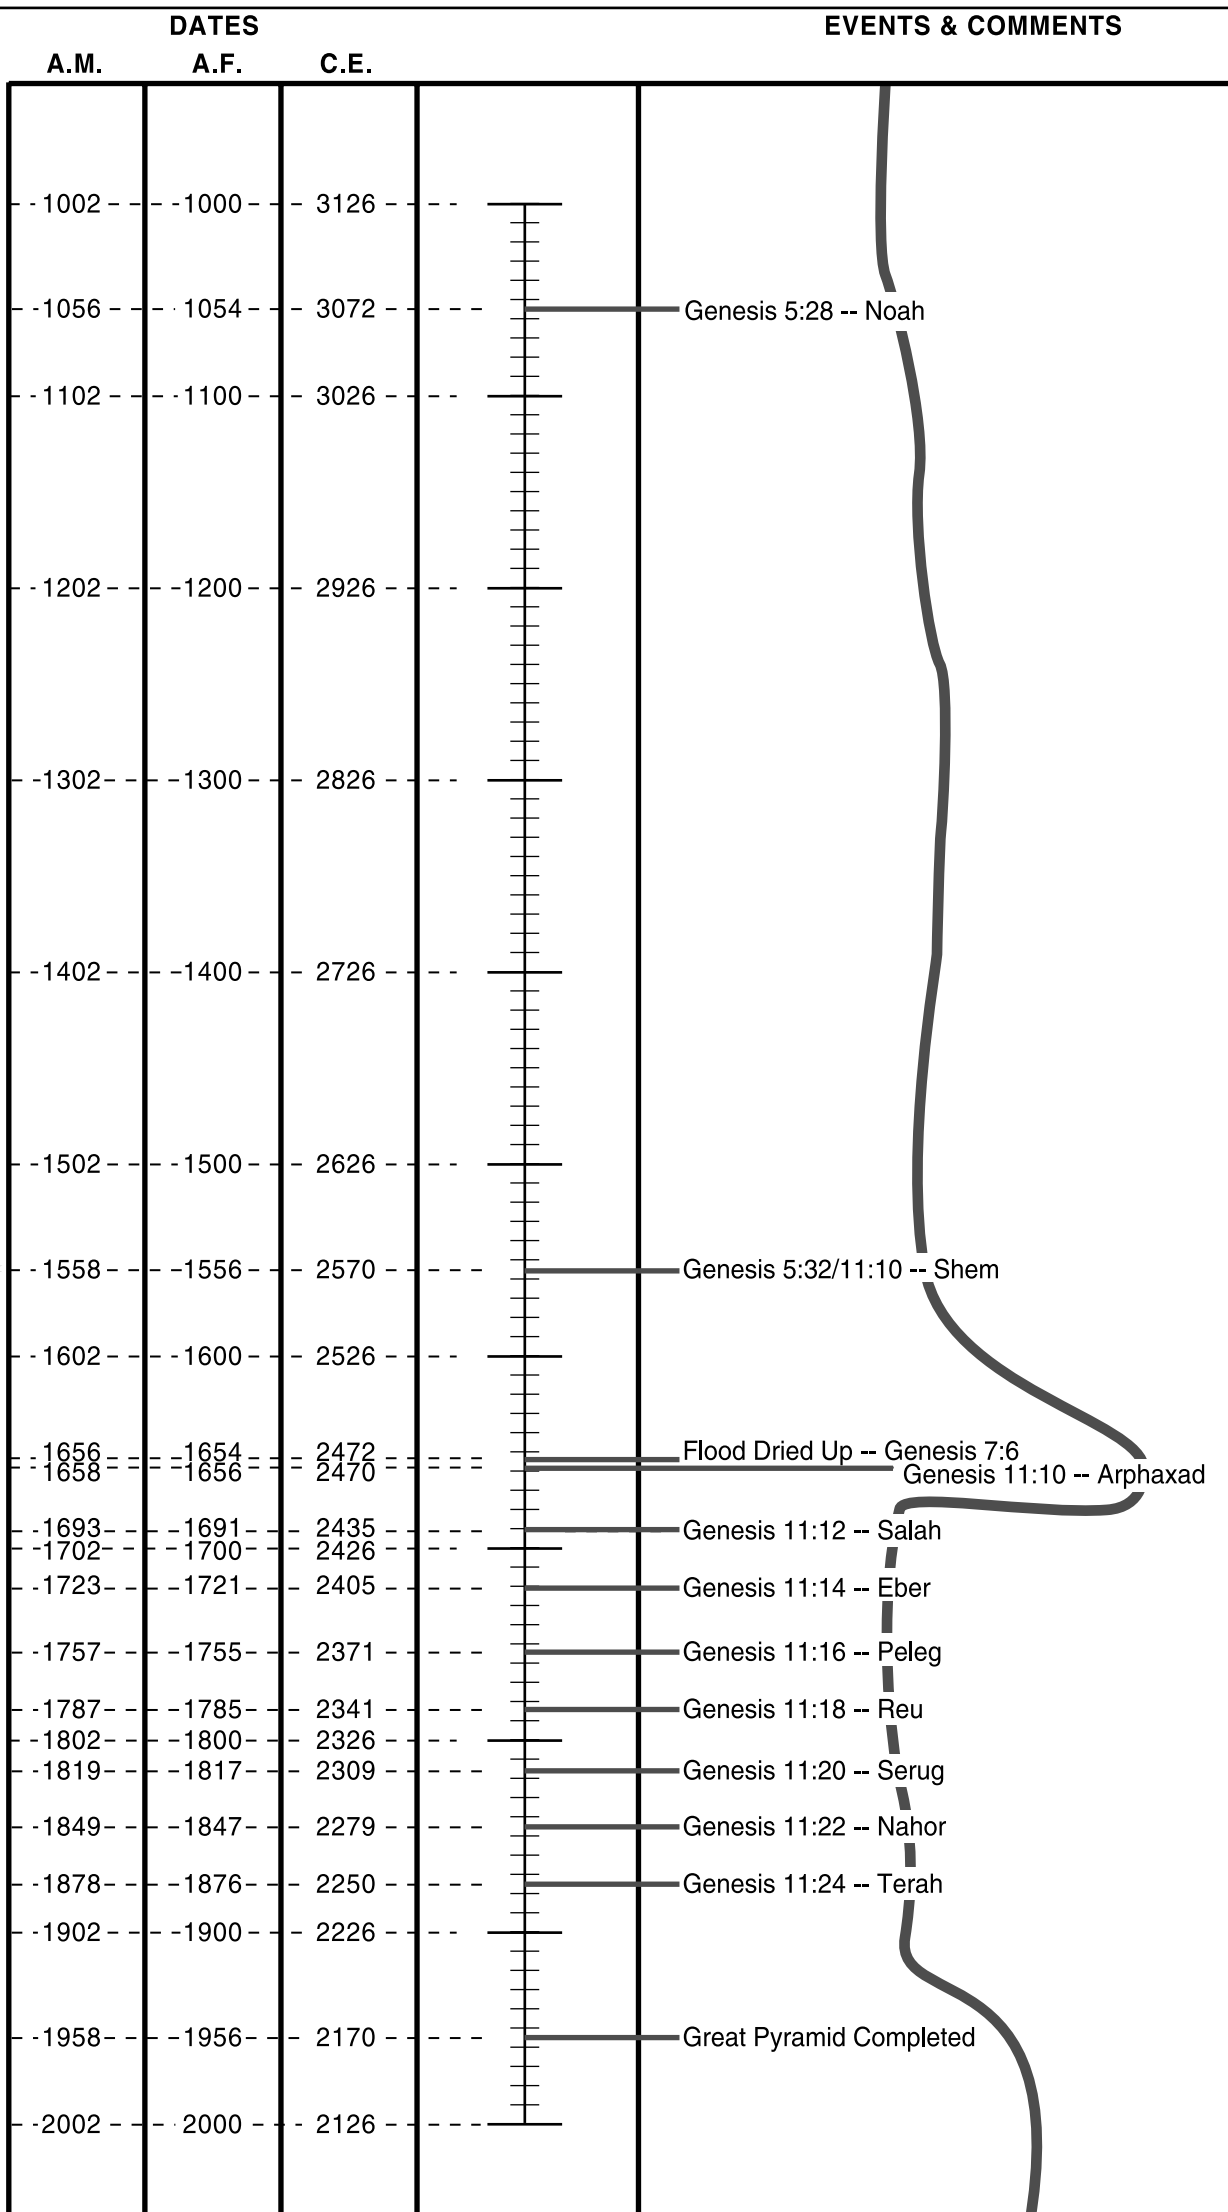

The Second Millennium of the Seventh Creative Day

From the Beginning of 3126 BC to the Beginning of 2126 BC

* See Appendix A

Biblical Chronology
1 inch = 1 century