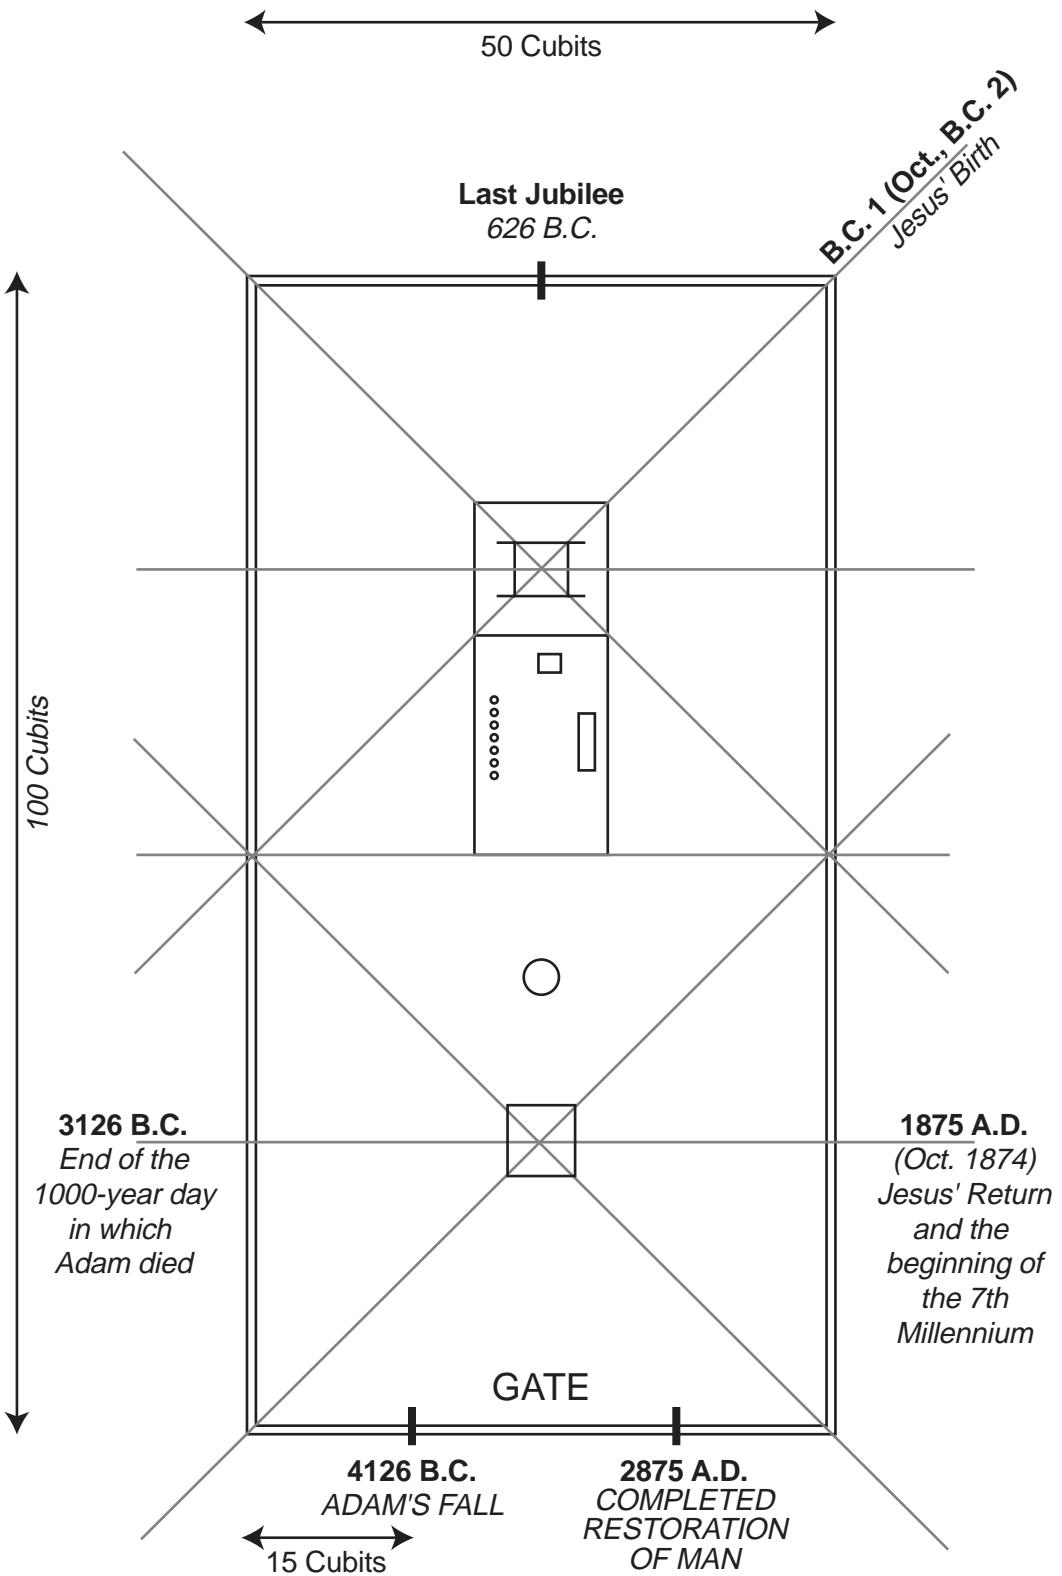

CORROBORATION OF CHRONOLOGY BY THE TABERNACLE

KNOWN:

Adam's Creation = 4128 B.C. (from Genealogy)

SHOWN ABOVE:

Reasonableness of 4126 B.C. as date of the Fall, necessitating Redemption (which the Tabernacle pictures). With NO OTHER Chronology will this Architectural Symmetry be retained.

Note:

*If we use the Pyramid Cubit (25 inches), the curtain is 7000" long!
But the lesson remains with any size cubit since the proportions do not change.*