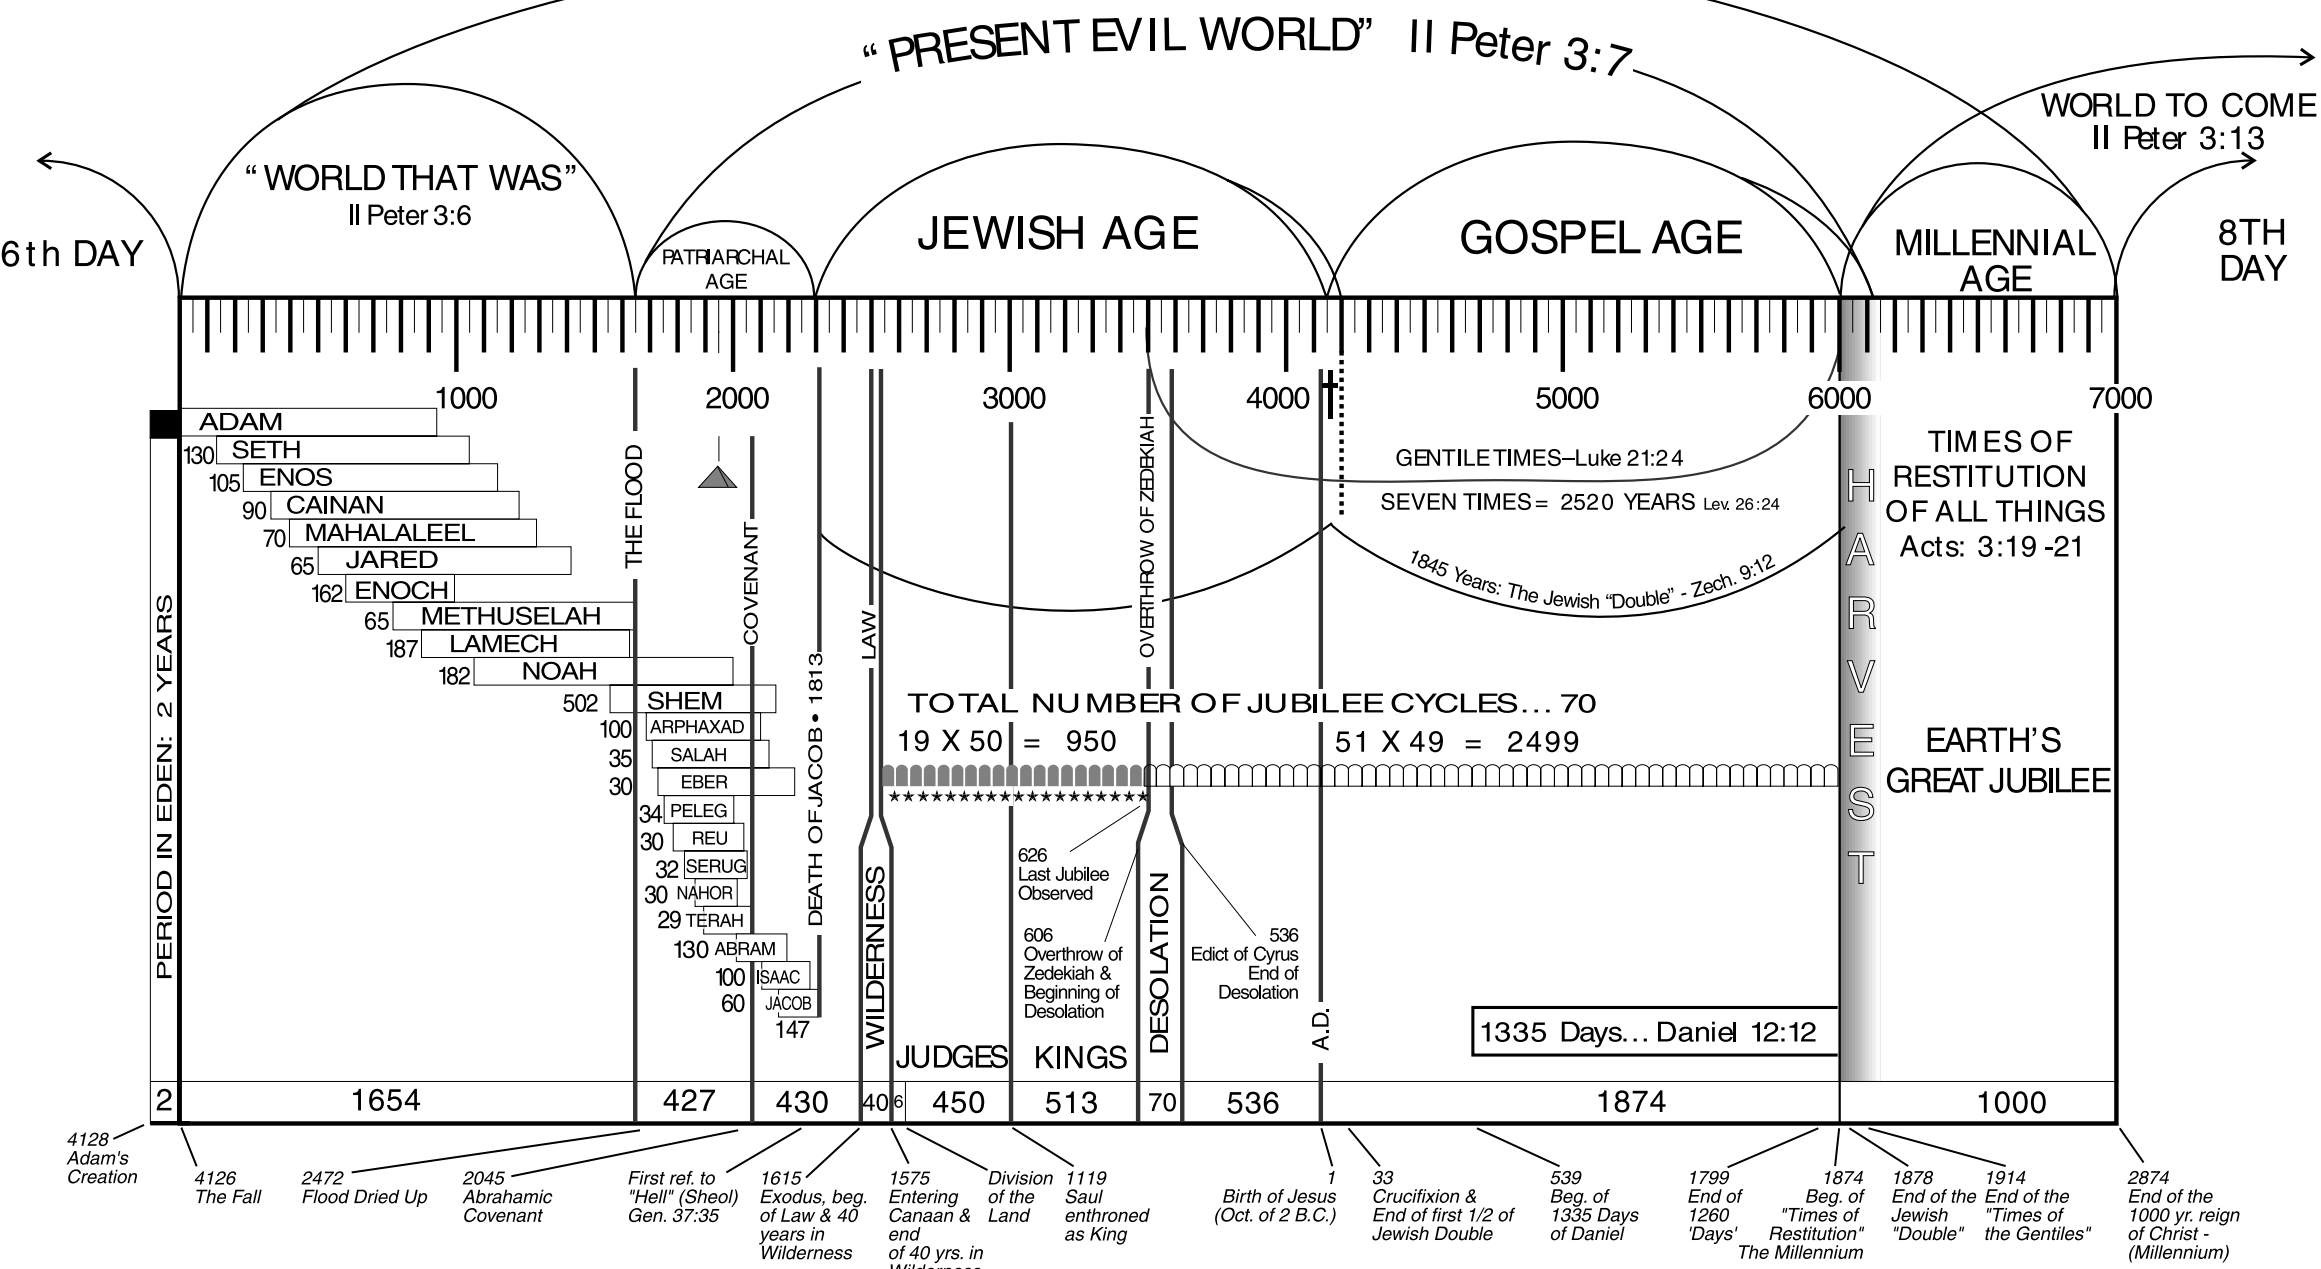

# 7th CREATIVE DAY

**"Write Down The Vision And Make It Plain Upon Tables That Everyone May Read It Fluently" Habakkuk 2:2**

\* Some of these dates may vary in name by one year due to the Jewish arrangement of beginning the year in the autumn. For instance, we normally think of the prophetic date as being 1914. It is ACTUALLY 1915. Since, however, the events began in the fall of 1914, and the Jewish new year began then, we frequently, for convenience, refer to 1914.