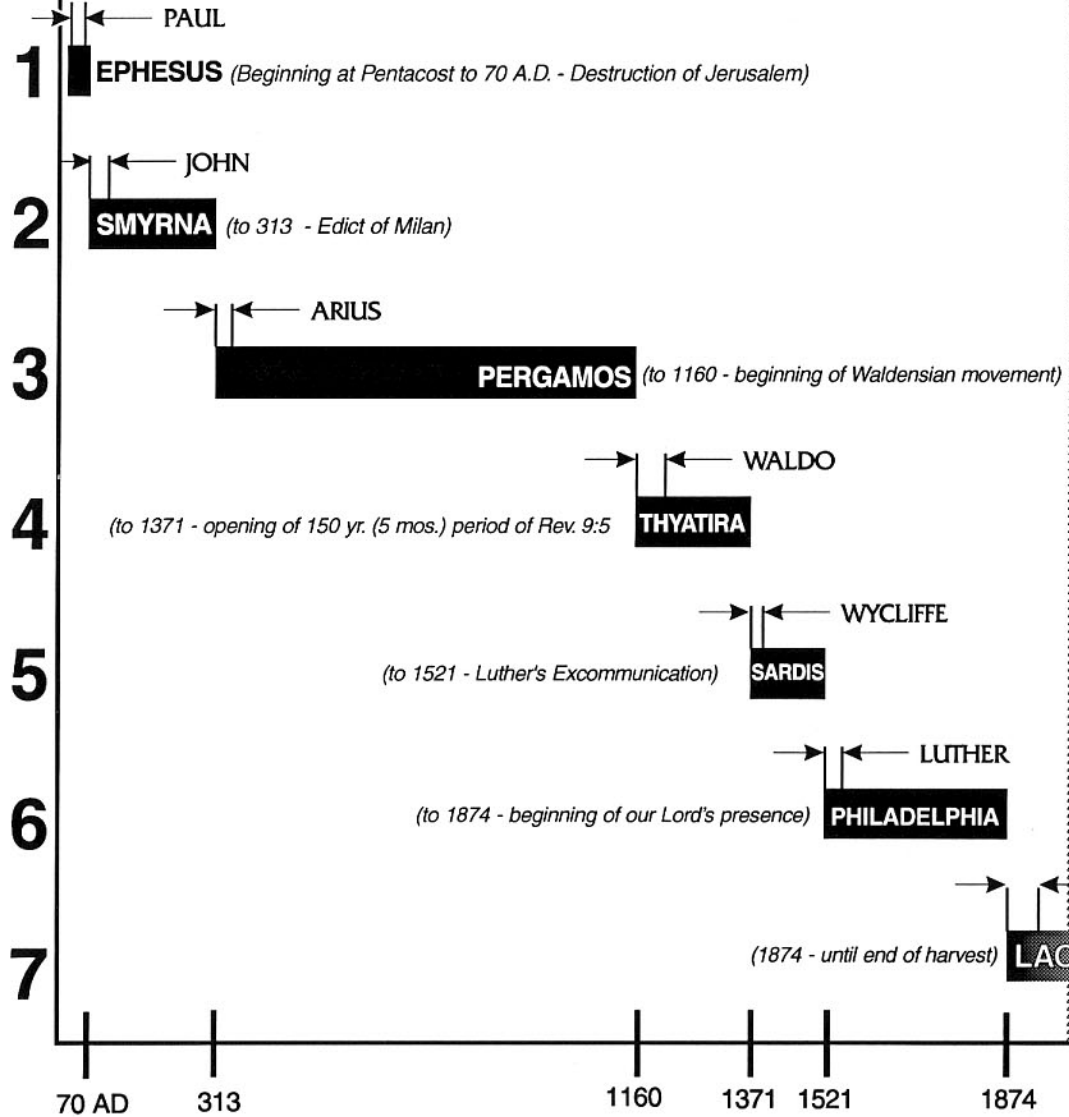

# MILLENNIAL AGE

**8TH DAY**

33 AD 74 174 274 374 474 574 674 774 874 974 1074 1174 1274 1374 1474 1574 1674 1774 1874

The distance between horizontal arrows corresponds to the length of the ministry of the messenger.

5000 YEARS FROM ADAM'S FALL

6000

7000

WORLD TO COME II Peter 3:13

# SEVEN CHURCHES AND MESSENGERS OF REVELATION

70 AD 313 1160 1371 1521 1874 2874